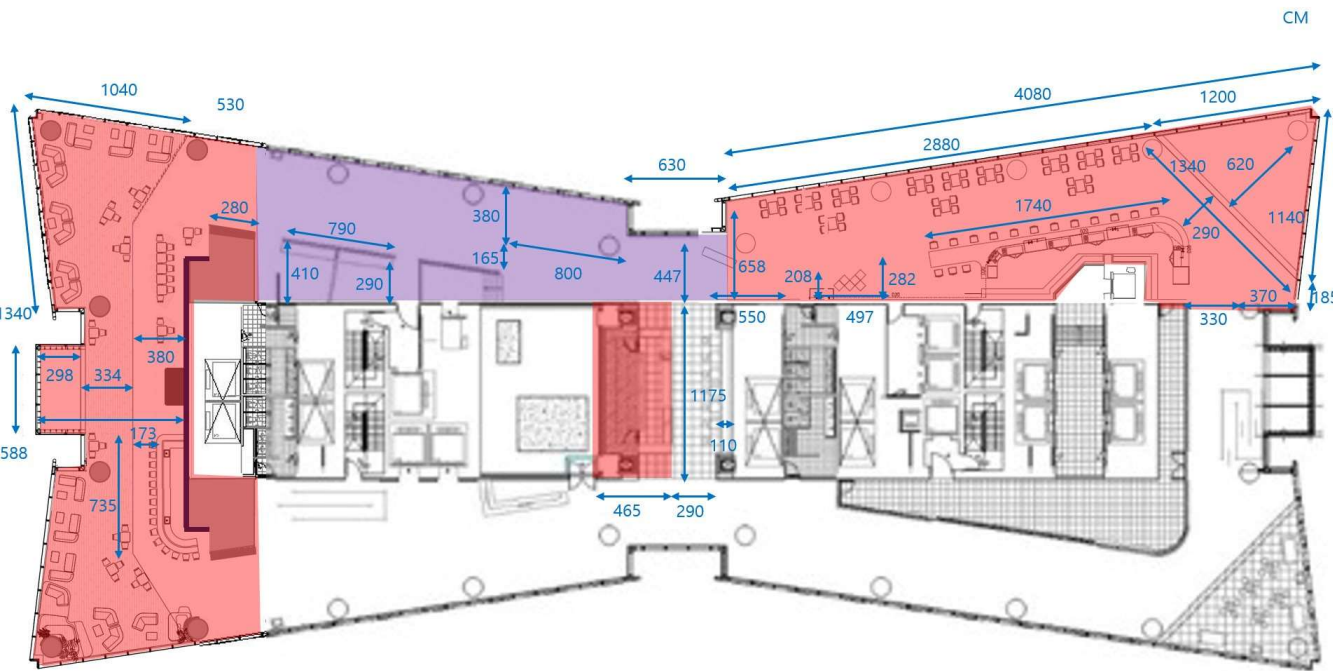

Tòa Lotte

Sky bar - Giải pháp toàn diện ánh sáng trình diễn

Sky L, 64F Floor, Lotte tower (1000m2)