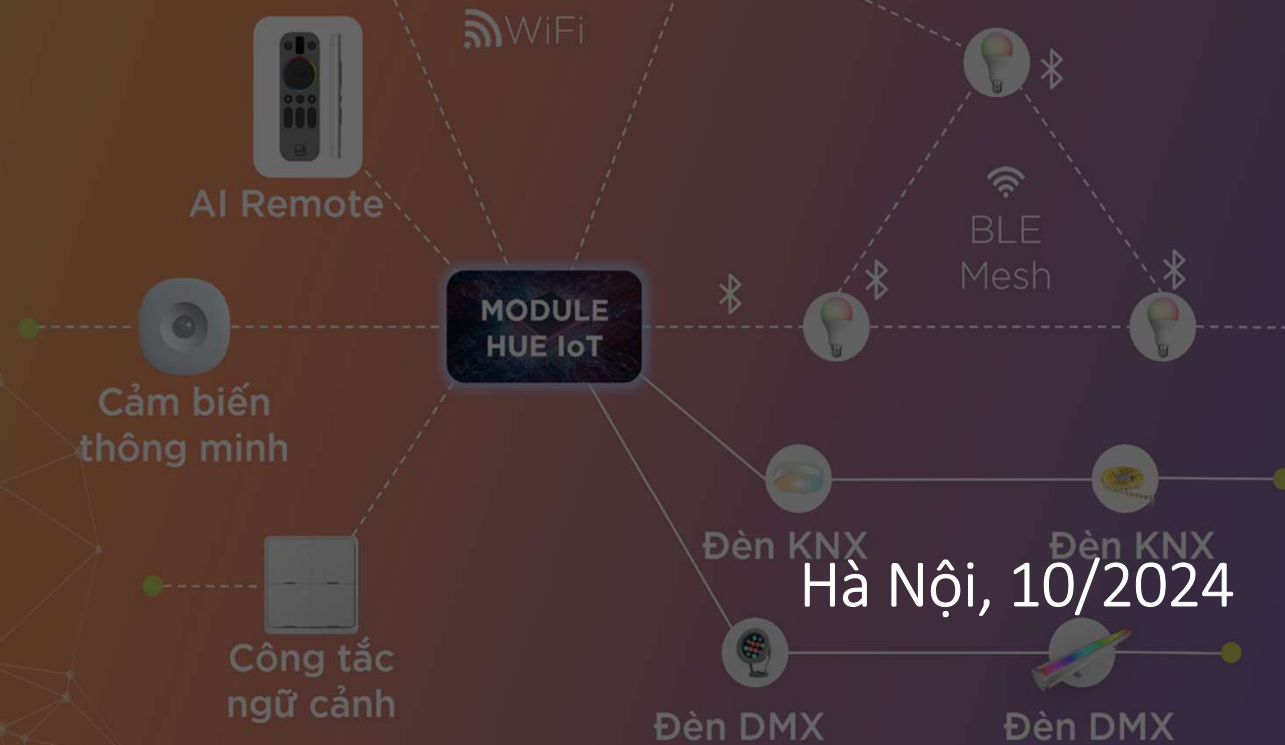

HUEPRESS® JSC.

Website HuePress.vn

works with
Siri Shortcuts

works with
Hey Google

WORKS WITH
alexa

FPT Play Box S

Works with
Google Home

Works with
SmartThings

Works with
IFTTT

Hồ sơ HuePress và Dự án triển khai

Hà Nội, 10/2024